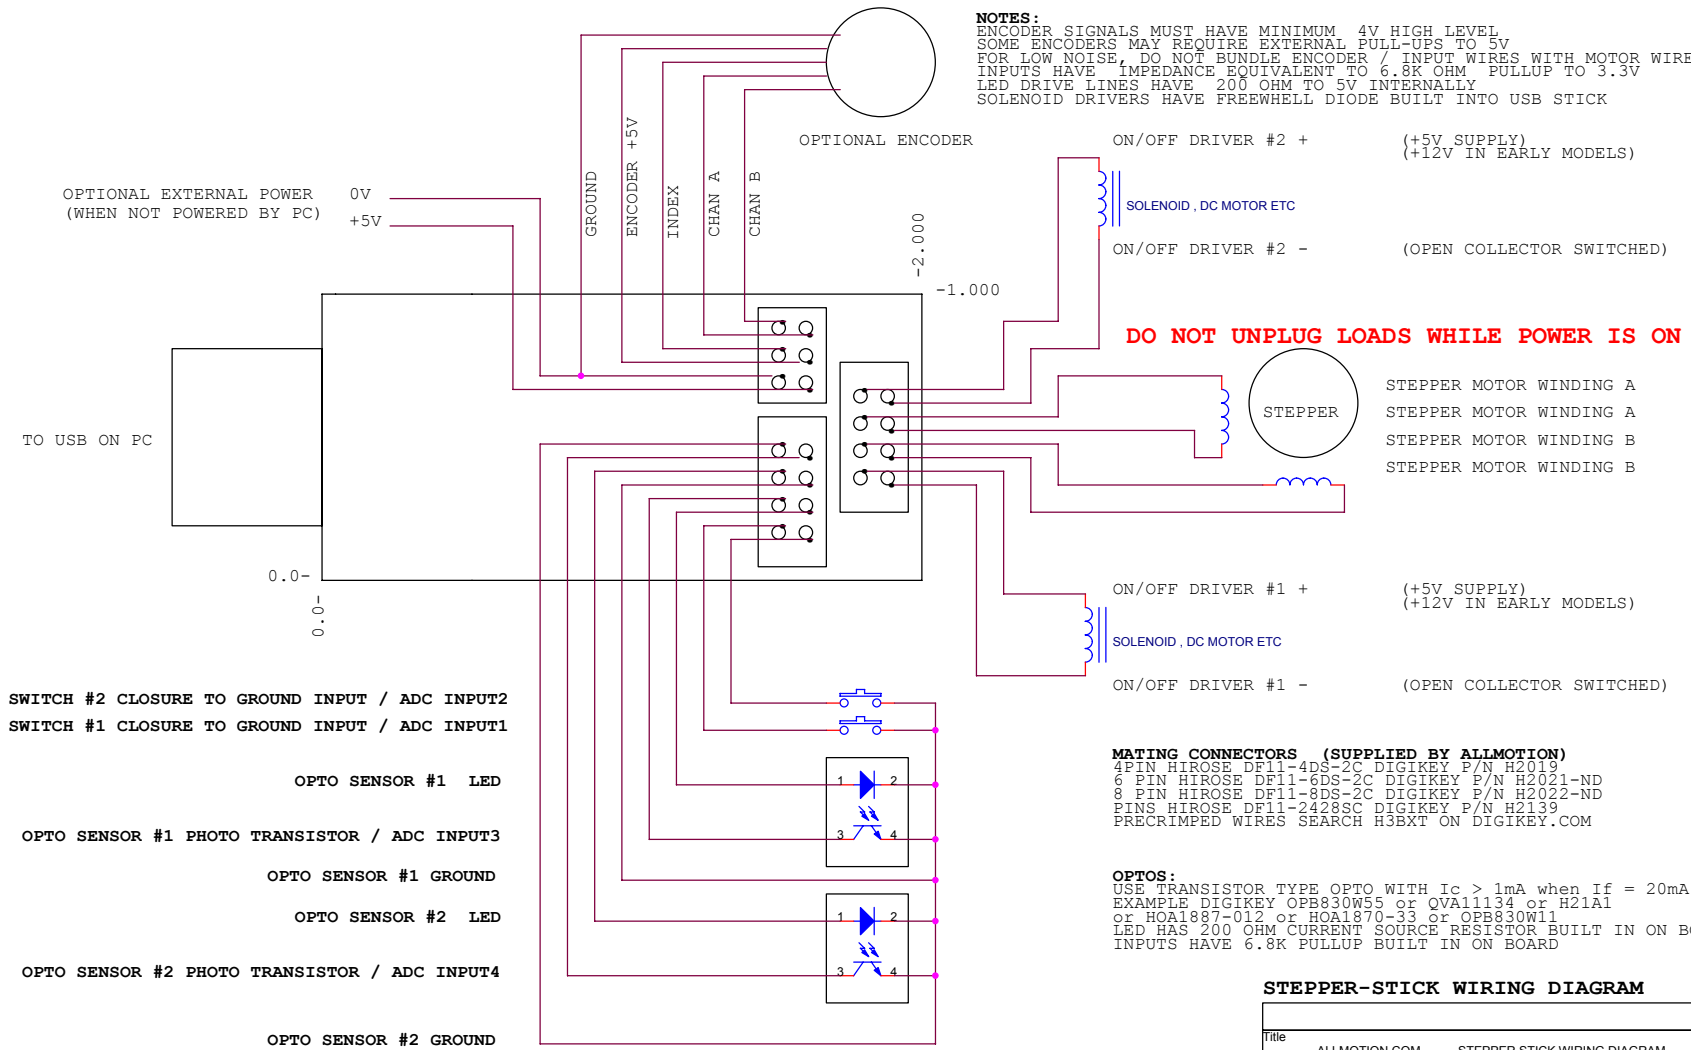

STEPPER STICK DRIVER + CONTROLLER MODEL

OPTIONAL ENCODER CONNECTION

OPTIONAL I/O CONNECTION

COPYRIGHT ALLMOTION.COM

STEPPER-STICK WIRING DIAGRAM

Title		ALLMOTION.COM	STEPPER STICK WIRING DIAGRAM
Size	B	Document Number	STEPPER STICK WIRING DIAGRAM
Date:	Thursday, May 10, 2012	Sheet	1 of 1
		Rev	A5